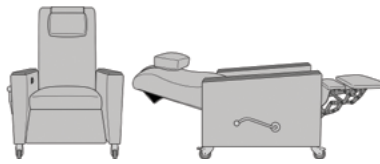

Statement of Line

CRSL5

32.5W 36D 45H 25AH
75 Ext. Depth

kwalu.

Redefining Clean Design®

6160 Peachtree Dunwoody Rd. Building C, Atlanta, GA 30328

1-877-MY-KWALU kwalu.com

SEATCRSLF1220